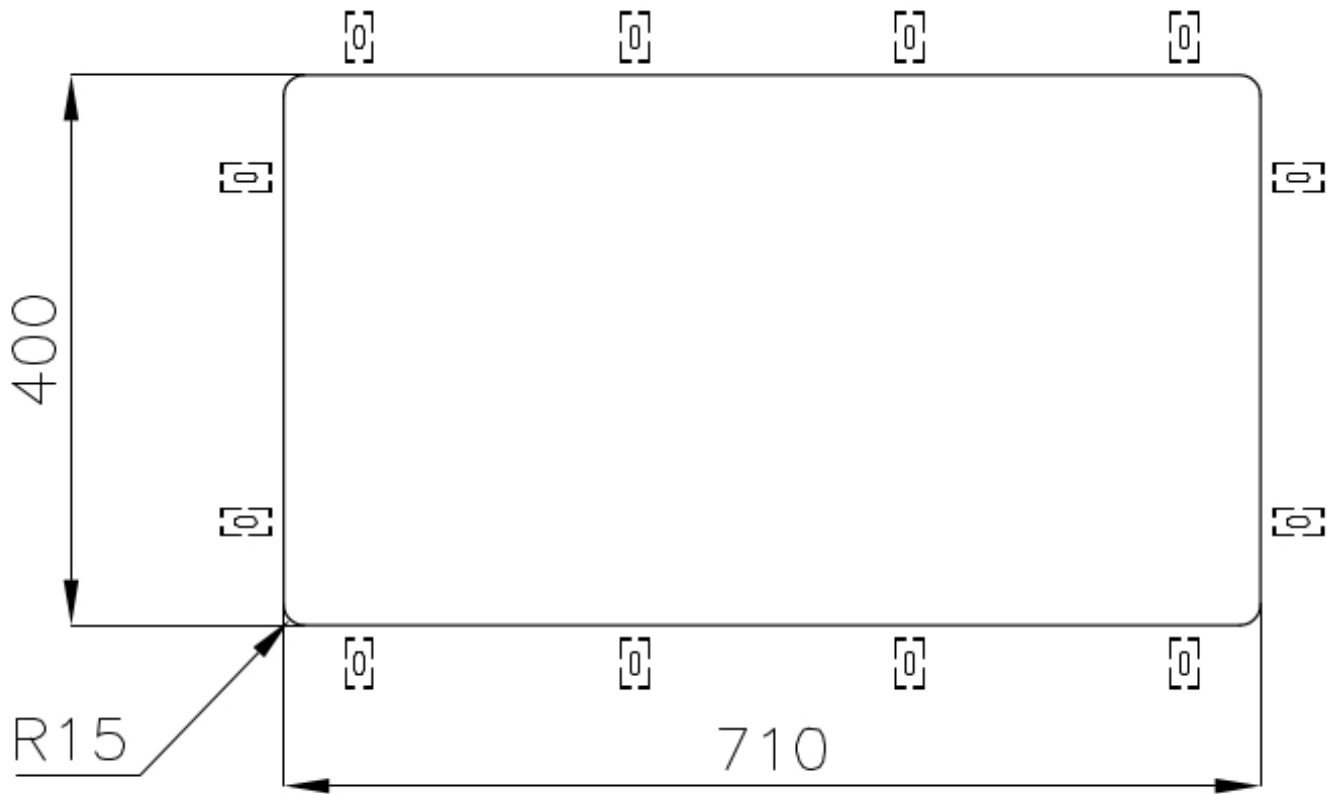

UNIKA 710 FUME GOLD SOUS PLAN

Kitchen Sinks

Code: S157 S59

CUVE UNIKA 71X40 CM SOUS-PLAN GOLD

DETAILS

Edge/Installation Type	Undermount
Finish	PVD
Material	AISI 304 stainless steel
Coloring	Gold
Texture	Fumé
Base	80 cm
Dimensions	750x440 mm
Standard fittings	Fixing hooks, gasket, drain, overflow and siphon, boxed packing
Mixer holes	No standard holes

Built-in hole [View technical data sheet](#)

Drainer No

Width 75 cm

Bowl dimension 710x400mm

Number of bowls 1 bowl

Waste fitting 3,5" drain

FEATURES

Gold The Gold finish is obtained by treating the steel with a physical process called PVD (Physical Vacuum Deposition) which deposits particles of noble metals on the surface. The result is a unique and refined aesthetic effect, and an improvement in the mechanical properties of the steel that is more resistant to shocks and scratches.

High thickness 1mm thick steel. A significant thickness, which guarantees the maximum sturdiness and durability.

Basket 3,5" waste fitting The drain is equipped with a large 3.5" drain, with the practical basket cap that prevents the discharge of solid parts.

Small radius Bowls with squared shapes with a modern design and an increased capacity, for a minimal aesthetics connected with an extreme practicality.

TECHNICAL DATA

Cut out size
Dimensioni per foratura top