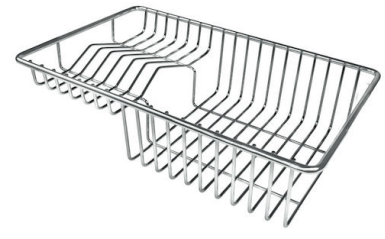

Built-in hole [View technical data sheet](#)

Drainer No

Width 75 cm

Bowl dimension 710x400mm

Number of bowls 1 bowl

Waste fitting 3,5" drain

FEATURES

Gold The Gold finish is obtained by treating the steel with a physical process called PVD (Physical Vacuum Deposition) which deposits particles of noble metals on the surface. The result is a unique and refined aesthetic effect, and an improvement in the mechanical properties of the steel that is more resistant to shocks and scratches.

Small radius Bowls with squared shapes with a modern design and an increased capacity, for a minimal aesthetics connected with an extreme practicality.

TECHNICAL DATA

Cut out size
Dimensioni per foratura top

OPTIONAL ACCESSORIES

CUVETTE PERFOREE INOX

A154 F00

* only in combination with the accessory
A644 F04

CUVETTE PLASTIQUE BLANCHE

A153 A00

**GRILLE POR.ASSIETTES INOX
mm214x379**

A100 C03

* only in combination with the accessory
A644 A01

**GRILLE PORTE-ASSIETTES INOX
25x35**

A100 A54

* only in combination with the accessory
A644 F04

**PLANCHE DE DECOUPE CRYSTAL
23x41 CM**

A631 C00

**PLANCHE DE DECOUPE DOUBLE
HDPE**